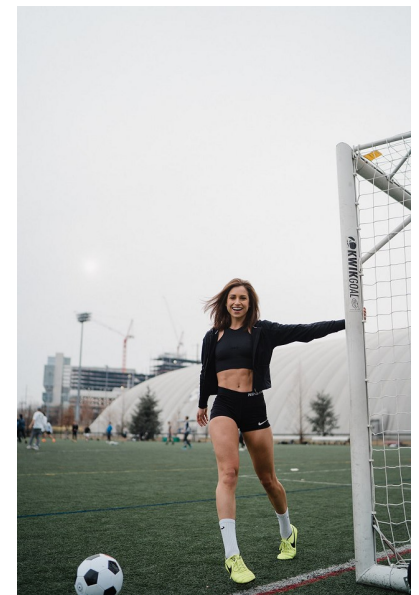

## CORI BIANCHINI

HEIGHT 5'7" BUST 33" B WAIST 26" HIPS 37" DRESS 2-4 US  
SHOE 8 US HAIR BROWN EYES BROWN

**VIE**  
MODEL & TALENT AGENCY

309 Fellowship Road, Suite 200, Mount Laurel, NJ 08054 | T: 201.696.0332 |