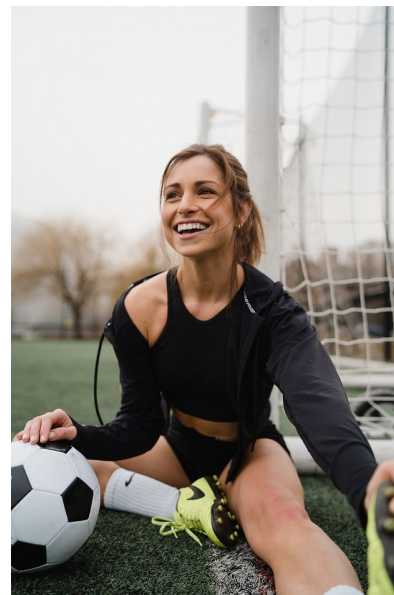

## CORI BIANCHINI

HEIGHT 5'7" BUST 33" B WAIST 26" HIPS 37" DRESS 2-4 US  
SHOE 8 US HAIR BROWN EYES BROWN

**VIE**  
MODEL & TALENT AGENCY

309 Fellowship Road, Suite 200, Mount Laurel, NJ 08054 | T: 201.696.0332 |