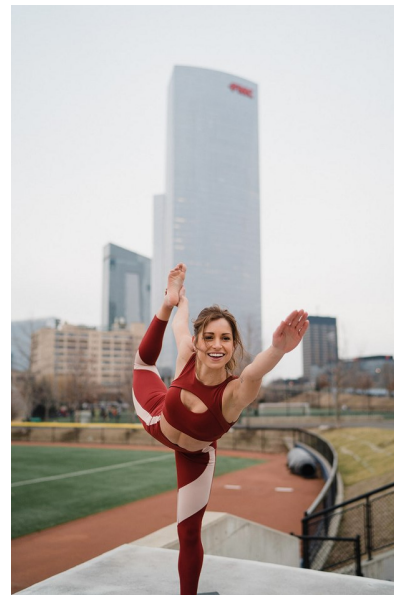

## CORI BIANCHINI

HEIGHT 5'7" BUST 33" B WAIST 26" HIPS 37" DRESS 2-4 US  
SHOE 8 US HAIR BROWN EYES BROWN

**VIE**  
MODEL & TALENT AGENCY

309 Fellowship Road, Suite 200, Mount Laurel, NJ 08054 | T: 201.696.0332 |