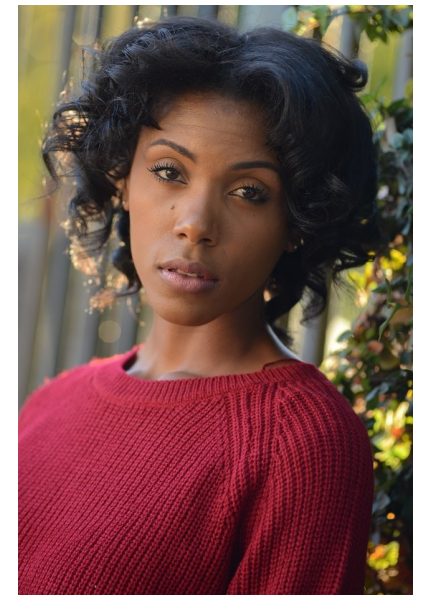

SADE' E. MOORE

HEIGHT 5'8" BUST 36" C WAIST 27" HIPS 37" DRESS 4 US SHOE 10
US HAIR BROWN EYES BROWN

VIE
MODEL & TALENT AGENCY

221 River Street, 9th Floor, Hoboken, NJ 07030 | T: 201.696.0332 | E:

info@vieagency.com