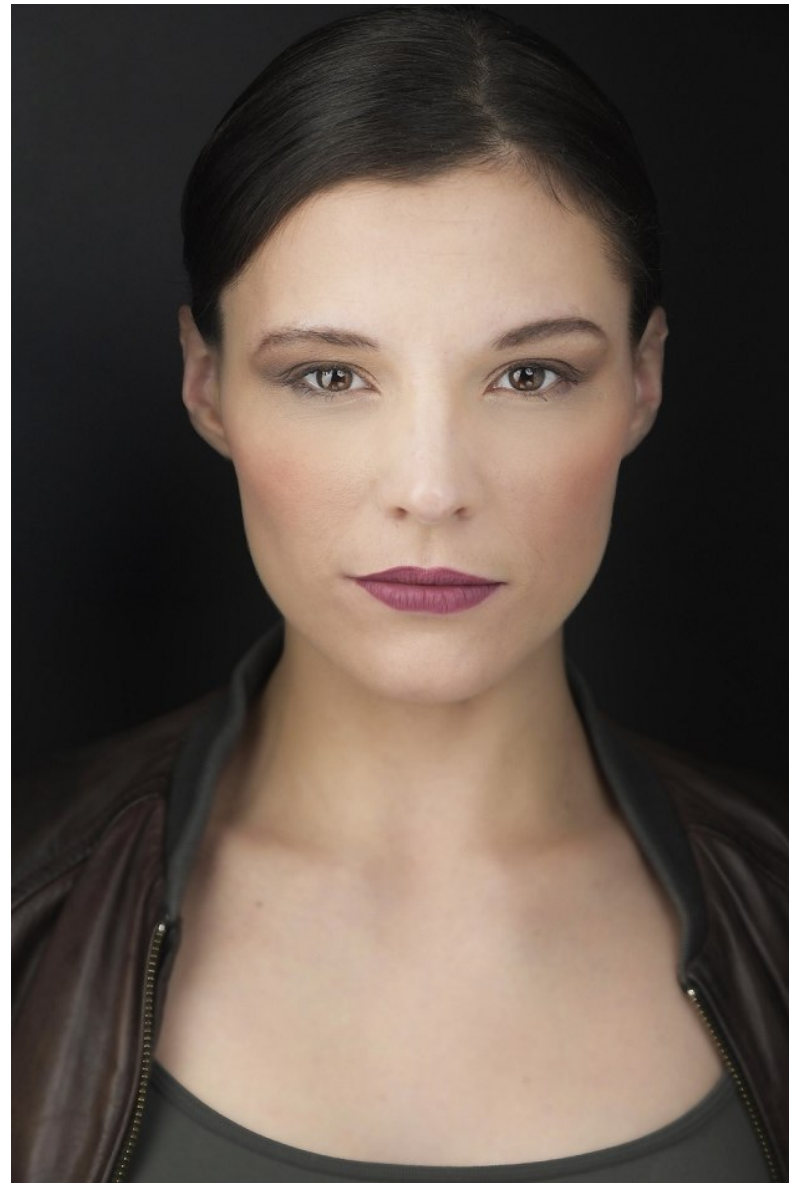

AMANDA KAY LIVEZEY

HEIGHT 5'4" BUST 32" B WAIST 25" HIPS 36" DRESS 2-4 US SHOE 6 US HAIR BROWN EYES BROWN

VIE

MODEL & TALENT AGENCY

AMANDA KAY LIVEZEY

HEIGHT 5'4" BUST 32" B WAIST 25" HIPS 36" DRESS 2-4 US SHOE 6 US HAIR BROWN EYES BROWN