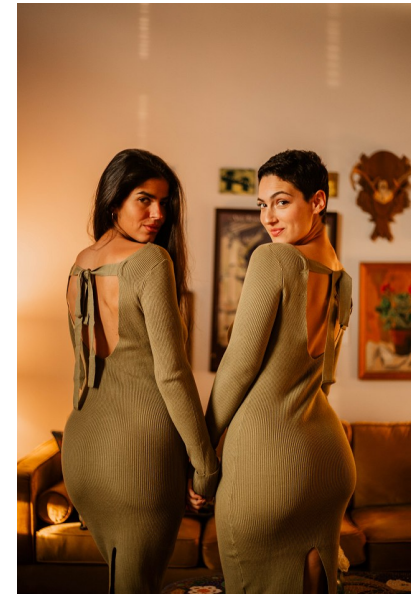

SOPHIA BLUM

HEIGHT 5'6" BUST 34" D WAIST 26" HIPS 39" DRESS 6 US SHOE 8.5
US HAIR DARK BROWN EYES BROWN

VIE
MODEL & TALENT AGENCY

221 River Street, 9th Floor, Hoboken, NJ 07030 | T: 551.231.3103 | E:

info@vieagency.com