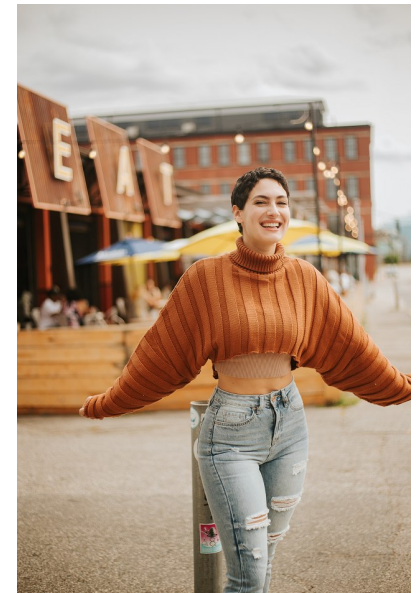

SOPHIA BLUM

HEIGHT 5'6" BUST 34" D WAIST 26" HIPS 39" DRESS 6 US SHOE 8.5
US HAIR DARK BROWN EYES BROWN

VIE
MODEL & TALENT AGENCY

221 River Street, 9th Floor, Hoboken, NJ 07030 | T: 551.231.3103 | E:

info@vieagency.com