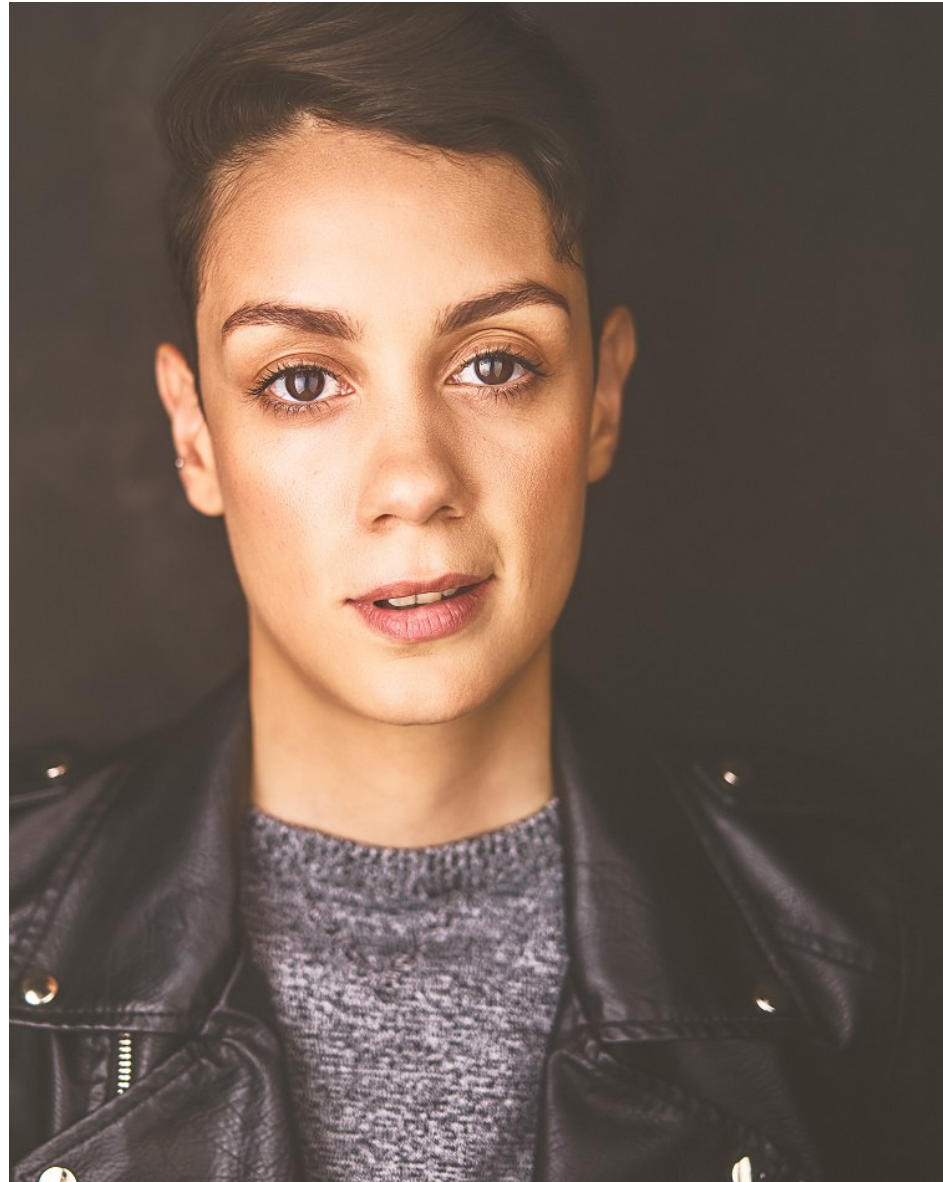

VIE

MODEL & TALENT AGENCY

BIANCA SANCHEZ

HEIGHT 5'7" BUST 32" B WAIST 25.5" HIPS 36" DRESS 2-4 US SHOE 7.5 US HAIR DARK BROWN EYES BROWN

VIE

MODEL & TALENT AGENCY

BIANCA SANCHEZ

HEIGHT 5'7" BUST 32" B WAIST 25.5" HIPS 36" DRESS 2-4 US SHOE 7.5 US HAIR DARK BROWN EYES BROWN

VIE

MODEL & TALENT AGENCY

BIANCA SANCHEZ

HEIGHT 5'7" BUST 32" B WAIST 25.5" HIPS 36" DRESS 2-4 US SHOE 7.5 US HAIR DARK BROWN EYES BROWN