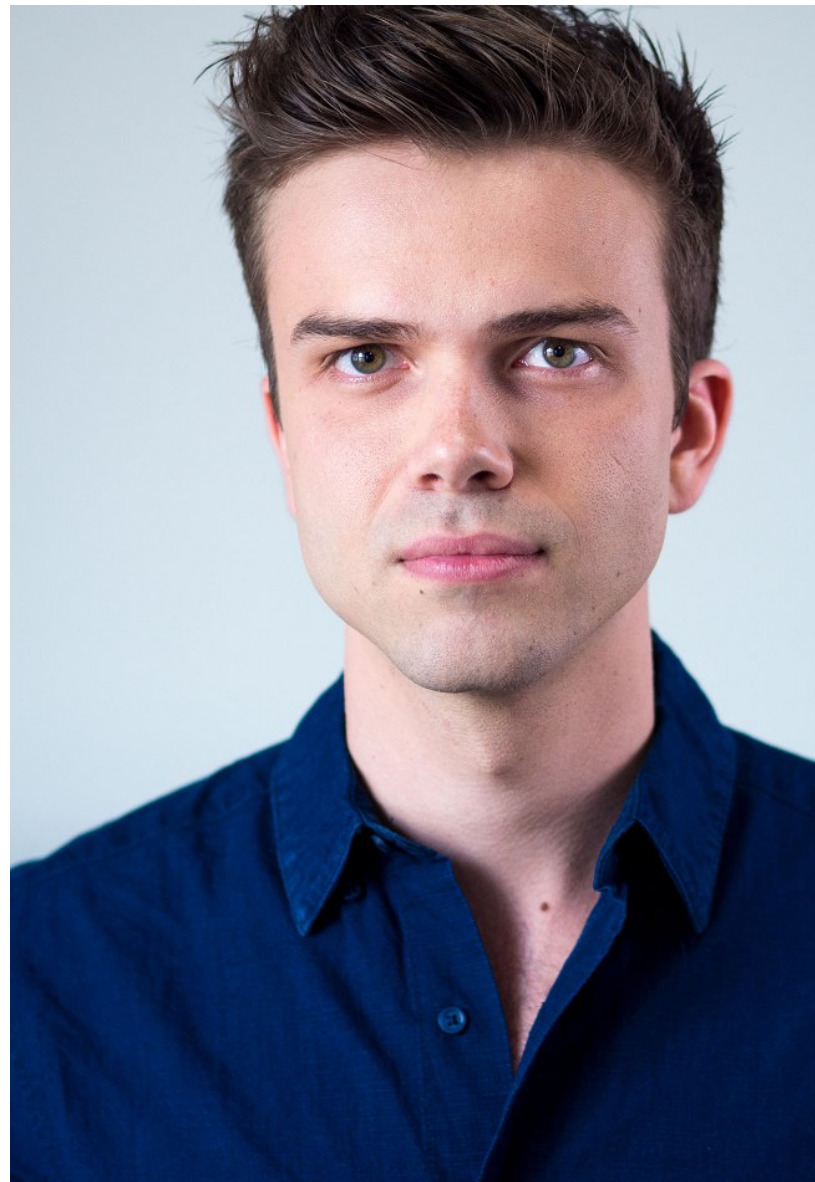

VIE

MODEL & TALENT AGENCY

ADRIEN PELLERIN

HEIGHT 5'10" CHEST 36" WAIST 30" INSEAM 32" COLLAR 15" SLEEVE 33" SUIT 36" SUIT LENGTH R SHOE 10.5 US HAIR BROWN EYES HAZEL

VIE

MODEL & TALENT AGENCY

ADRIEN PELLERIN

HEIGHT 5'10" CHEST 36" WAIST 30" INSEAM 32" COLLAR 15" SLEEVE 33" SUIT 36" SUIT LENGTH R SHOE 10.5 US HAIR BROWN EYES HAZEL