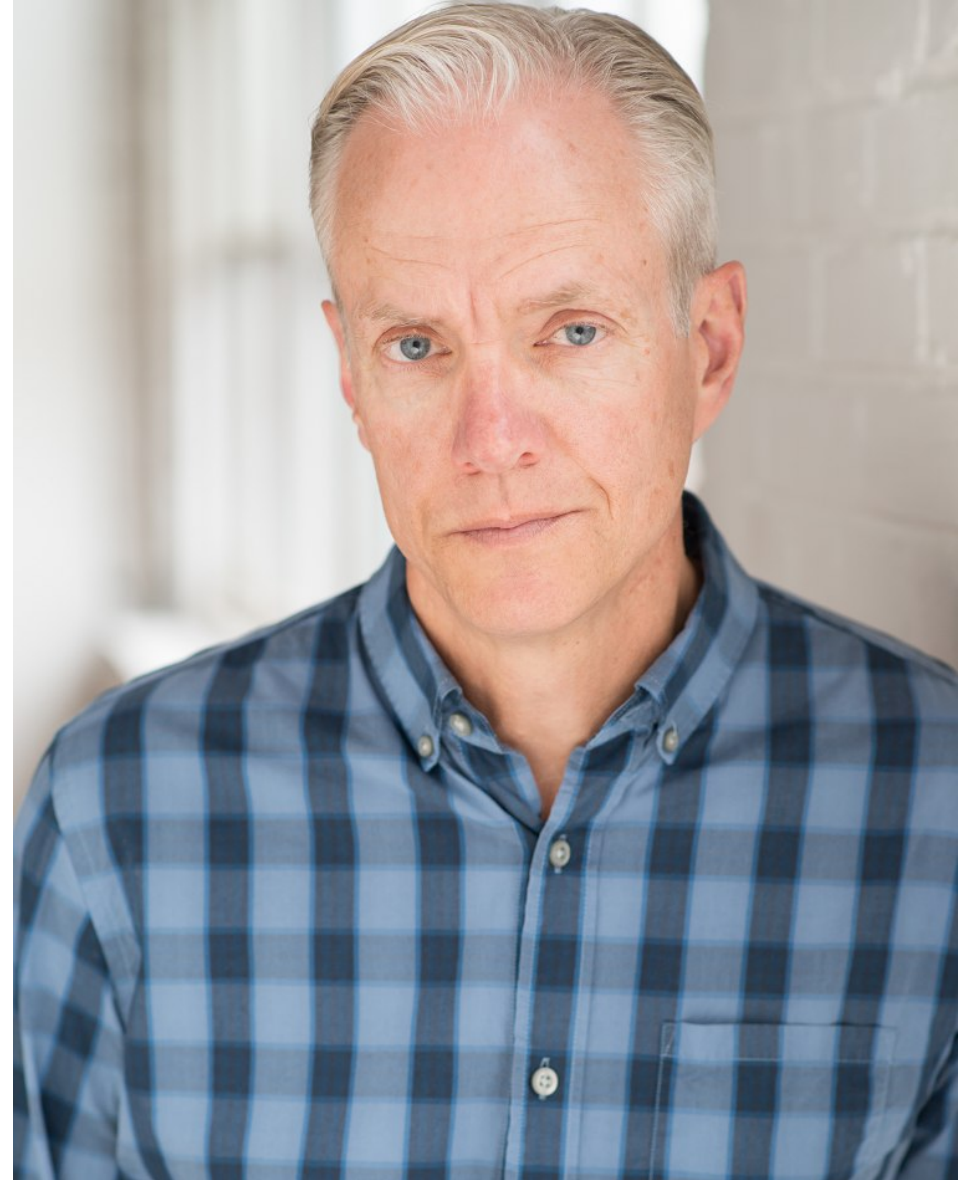

**PETER REEVES**

HEIGHT 6'0" CHEST 38" WAIST 33" INSEAM 30" COLLAR 16" SLEEVE 33.5" SUIT 40" SHOE 10.5 US HAIR WHITE EYES BLUE

**PETER REEVES**

HEIGHT 6'0" CHEST 38" WAIST 33" INSEAM 30" COLLAR 16" SLEEVE 33.5" SUIT 40" SHOE 10.5 US HAIR WHITE EYES BLUE