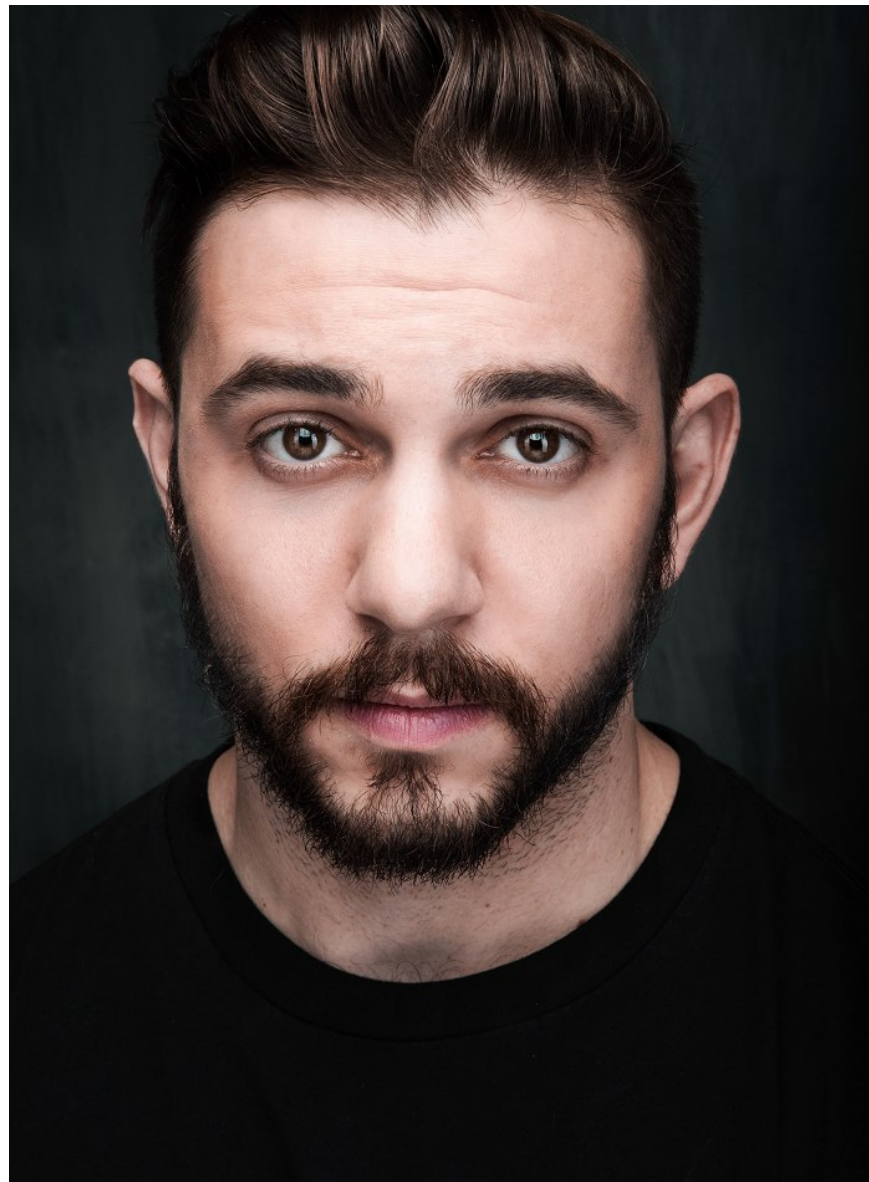

VIE

MODEL & TALENT AGENCY

ERIC FRANCIS MELARAGNI

HEIGHT 5'9" CHEST 38.5" WAIST 31" INSEAM 31" COLLAR 17.5" SLEEVE 33.5" SUIT 38" SUIT LENGTH S SHOE 10.5 US HAIR BROWN EYES BROWN

VIE

MODEL & TALENT AGENCY

ERIC FRANCIS MELARAGNI

HEIGHT 5'9" CHEST 38.5" WAIST 31" INSEAM 31" COLLAR 17.5" SLEEVE 33.5" SUIT 38" SUIT LENGTH S SHOE 10.5 US HAIR BROWN EYES BROWN

VIE

MODEL & TALENT AGENCY

ERIC FRANCIS MELARAGNI

HEIGHT 5'9" CHEST 38.5" WAIST 31" INSEAM 31" COLLAR 17.5" SLEEVE 33.5" SUIT 38" SUIT LENGTH S SHOE 10.5 US HAIR BROWN EYES BROWN

ERIC FRANCIS MELARAGNI

HEIGHT 5'9" CHEST 38.5" WAIST 31" INSEAM 31" COLLAR 17.5" SLEEVE 33.5" SUIT 38" SUIT LENGTH S SHOE 10.5 US HAIR BROWN EYES BROWN

VIE

MODEL & TALENT AGENCY

ERIC FRANCIS MELARAGNI

HEIGHT 5'9" CHEST 38.5" WAIST 31" INSEAM 31" COLLAR 17.5" SLEEVE 33.5" SUIT 38" SUIT LENGTH S SHOE 10.5 US HAIR BROWN EYES BROWN