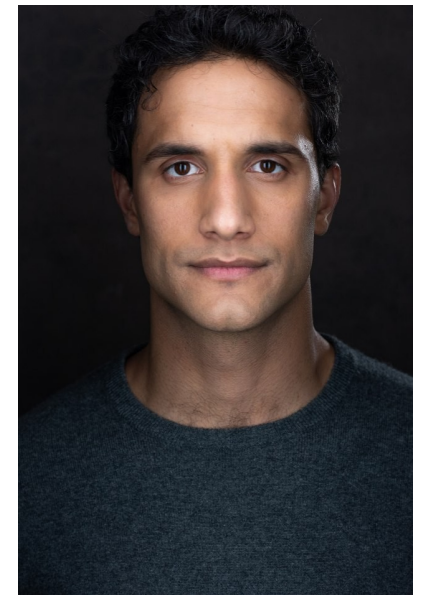

## JEFF GORCYCA

HEIGHT 6'1" CHEST 39.5" WAIST 32" INSEAM 34" COLLAR 16.5"  
SLEEVE 34.5" SUIT 40" SUIT LENGTH L SHOE 13 US HAIR BROWN  
EYES BROWN

**VIE**  
MODEL & TALENT AGENCY

221 River Street, 9<sup>th</sup> Floor, Hoboken, NJ 07030 | T: 551.231.3103 | E: