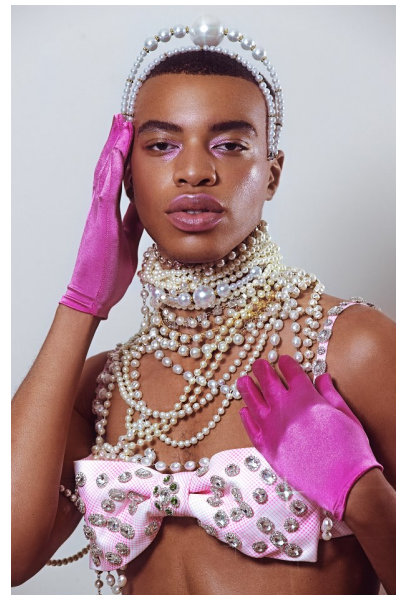

## TERENCE MAD

HEIGHT 6'3.5" CHEST 38" WAIST 32" INSEAM 34" COLLAR 15"  
SLEEVE 36.5" SUIT 40" SUIT LENGTH L SHOE 11.5 US HAIR DARK  
BROWN EYES BROWN

**VIE**  
MODEL & TALENT AGENCY

221 River Street, 9<sup>th</sup> Floor, Hoboken, NJ 07030 | T: 551.231.3103 | E: